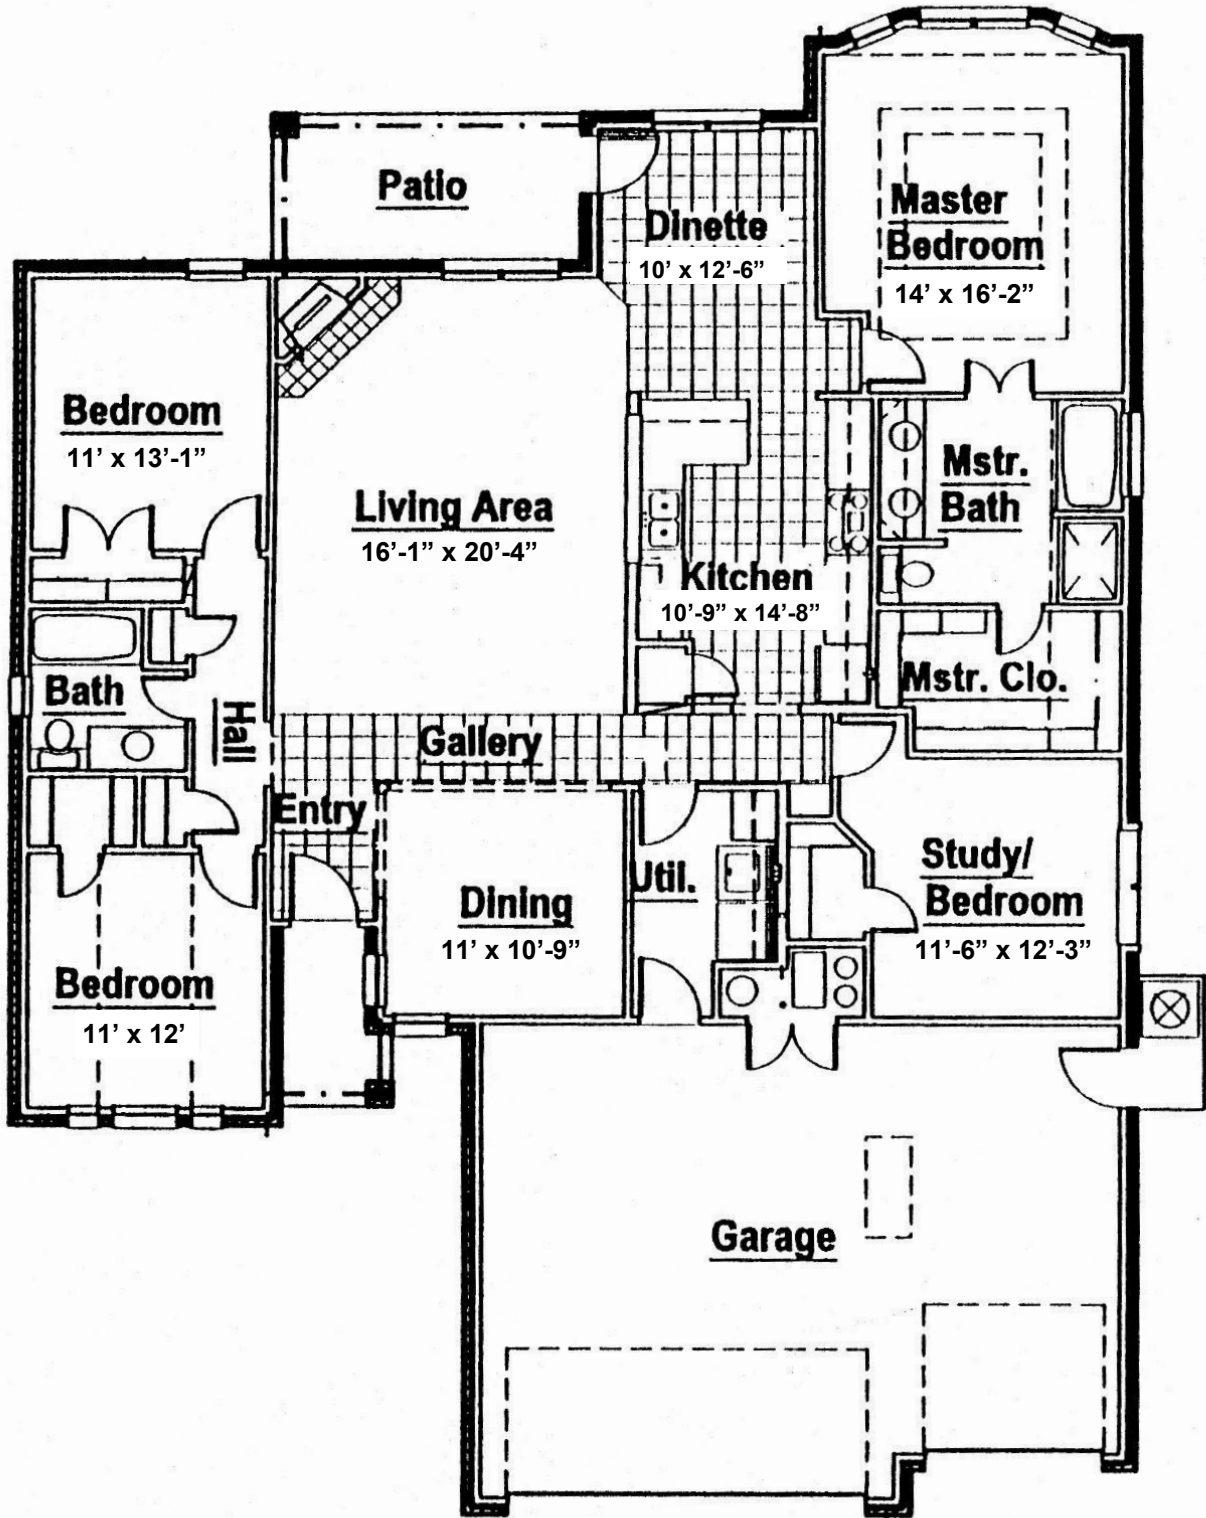

"The Brookfield"

2030 Sq.Ft. ~ 4 Bed or 3 Bed w/Study, 1 Living, 2 Dining, 2 Bath, 3 Car Garage

RLA Custom Homes

7408 NW 84th • Oklahoma City, OK 73132 • 405.720.7076

Fax: 405.720.7099 • rlacustomhomes.com