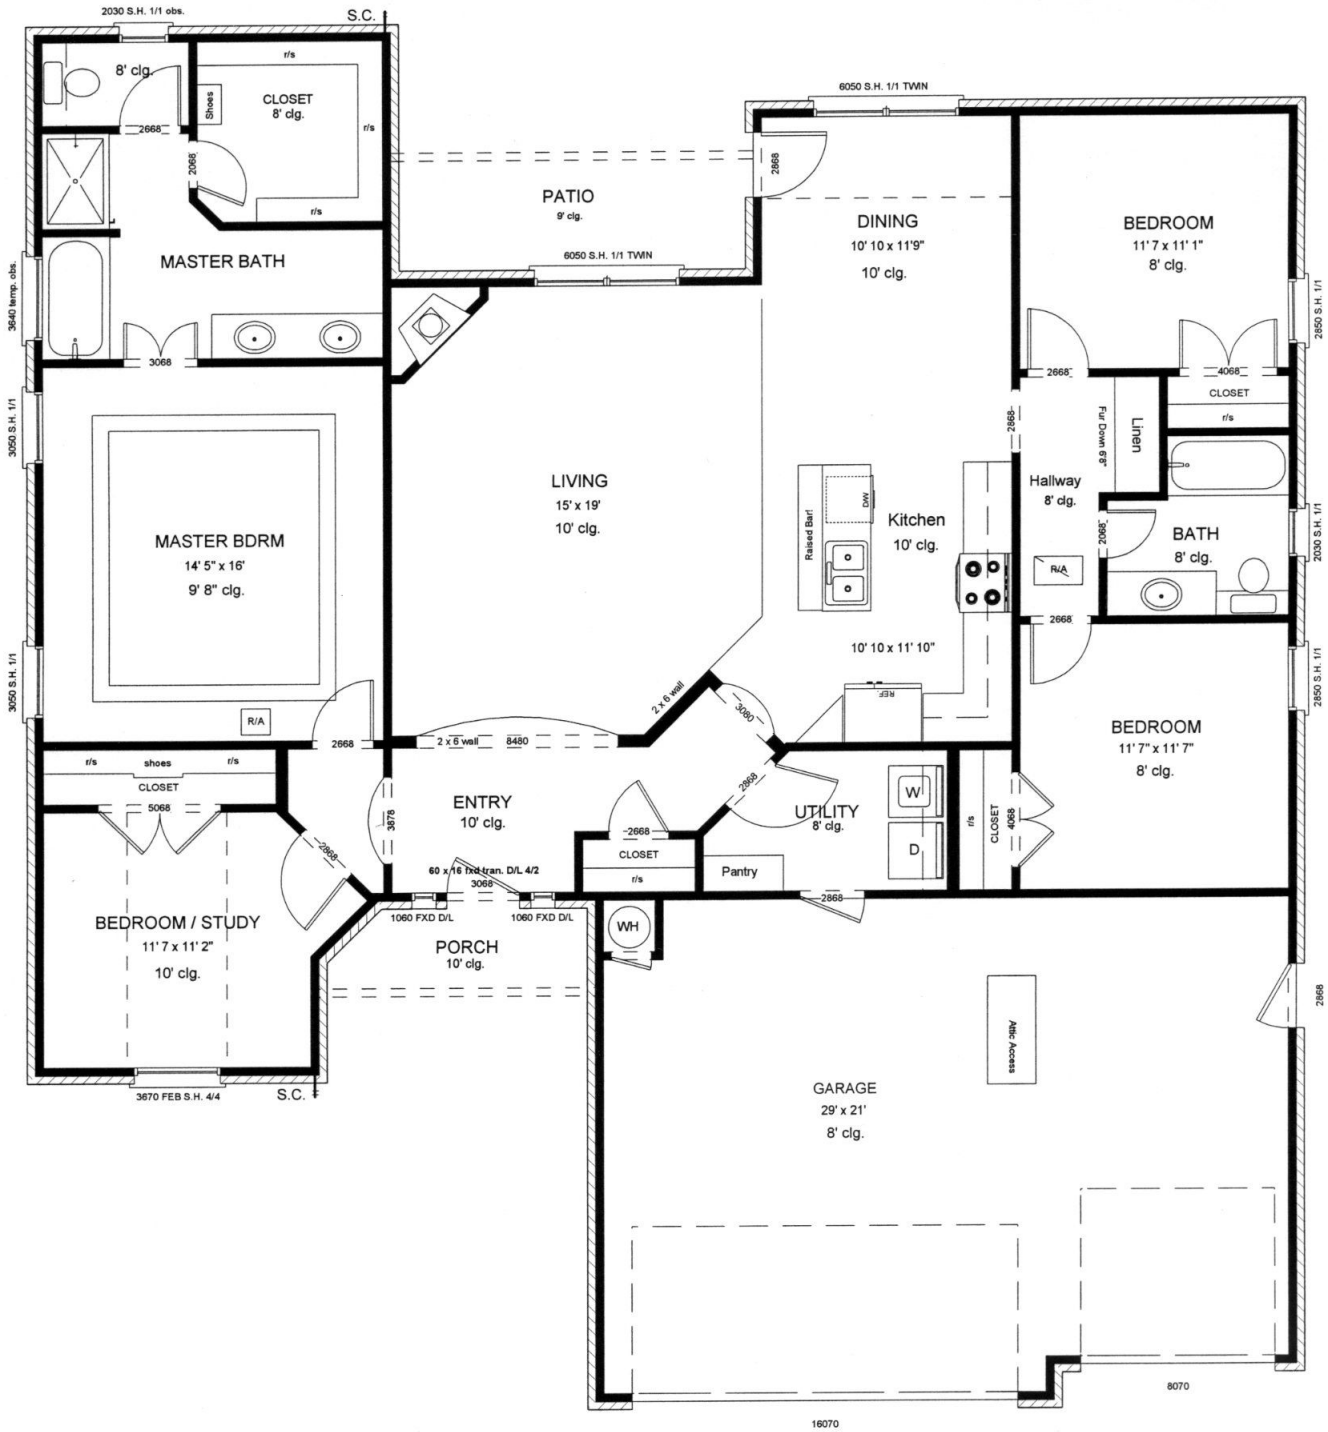

"The Phoenix II"

1805 Sq.Ft. ~ 4 Bed or 3 Bed w/Study, 1 Living, 1 Dining, 2 Bath, 3 Car Garage

RLA Custom Homes

7408 NW 84th • Oklahoma City, OK 73132 • 405.720.7076

Fax: 405.720.7099 • rlacustomhomes.com