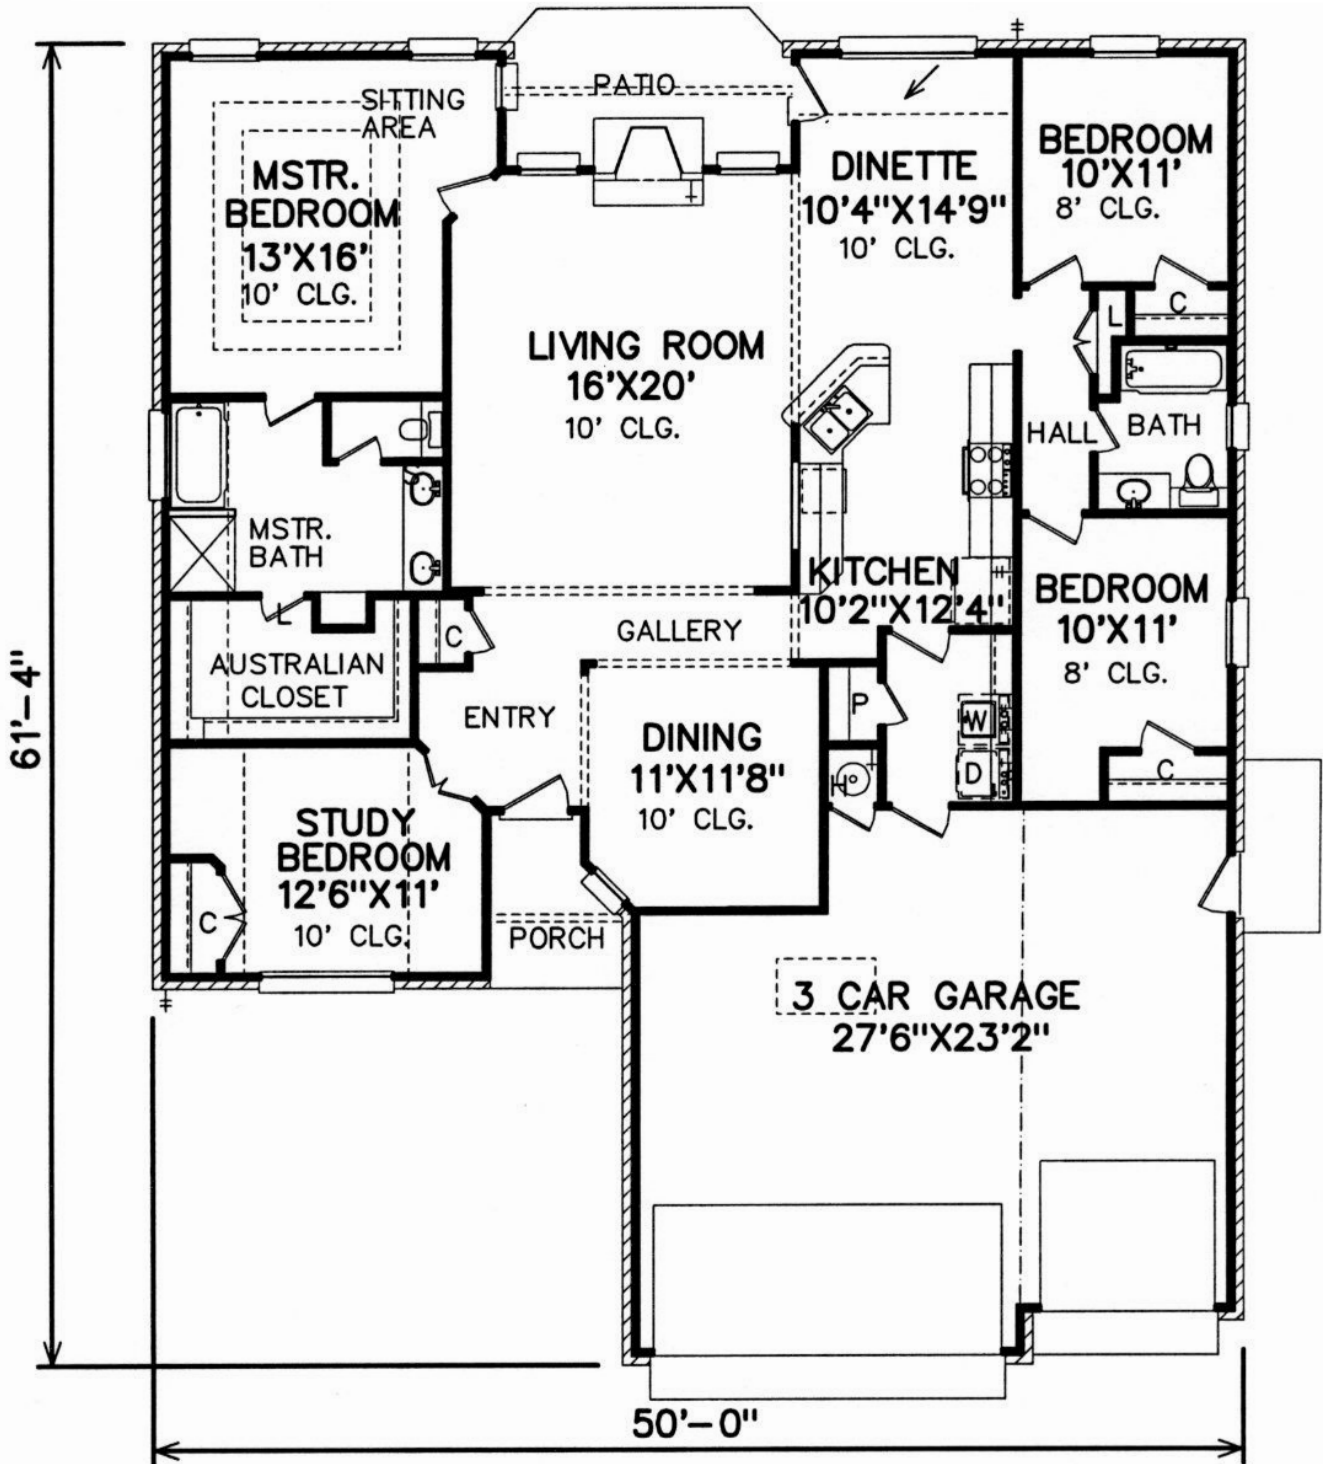

"The Rockport"

1870 Sq.Ft. ~ 4 Bed or 3 Bed w/Study, 1 Living, 2 Dining, 2 Bath, 3 Car Garage

© 2007 ALL RIGHTS RESERVED
BILL G. PERRY FAMILY DESIGN INC.

RLA Custom Homes

7408 NW 84th • Oklahoma City, OK 73132 • 405.720.7076
Fax: 405.720.7099 • rlacustomhomes.com