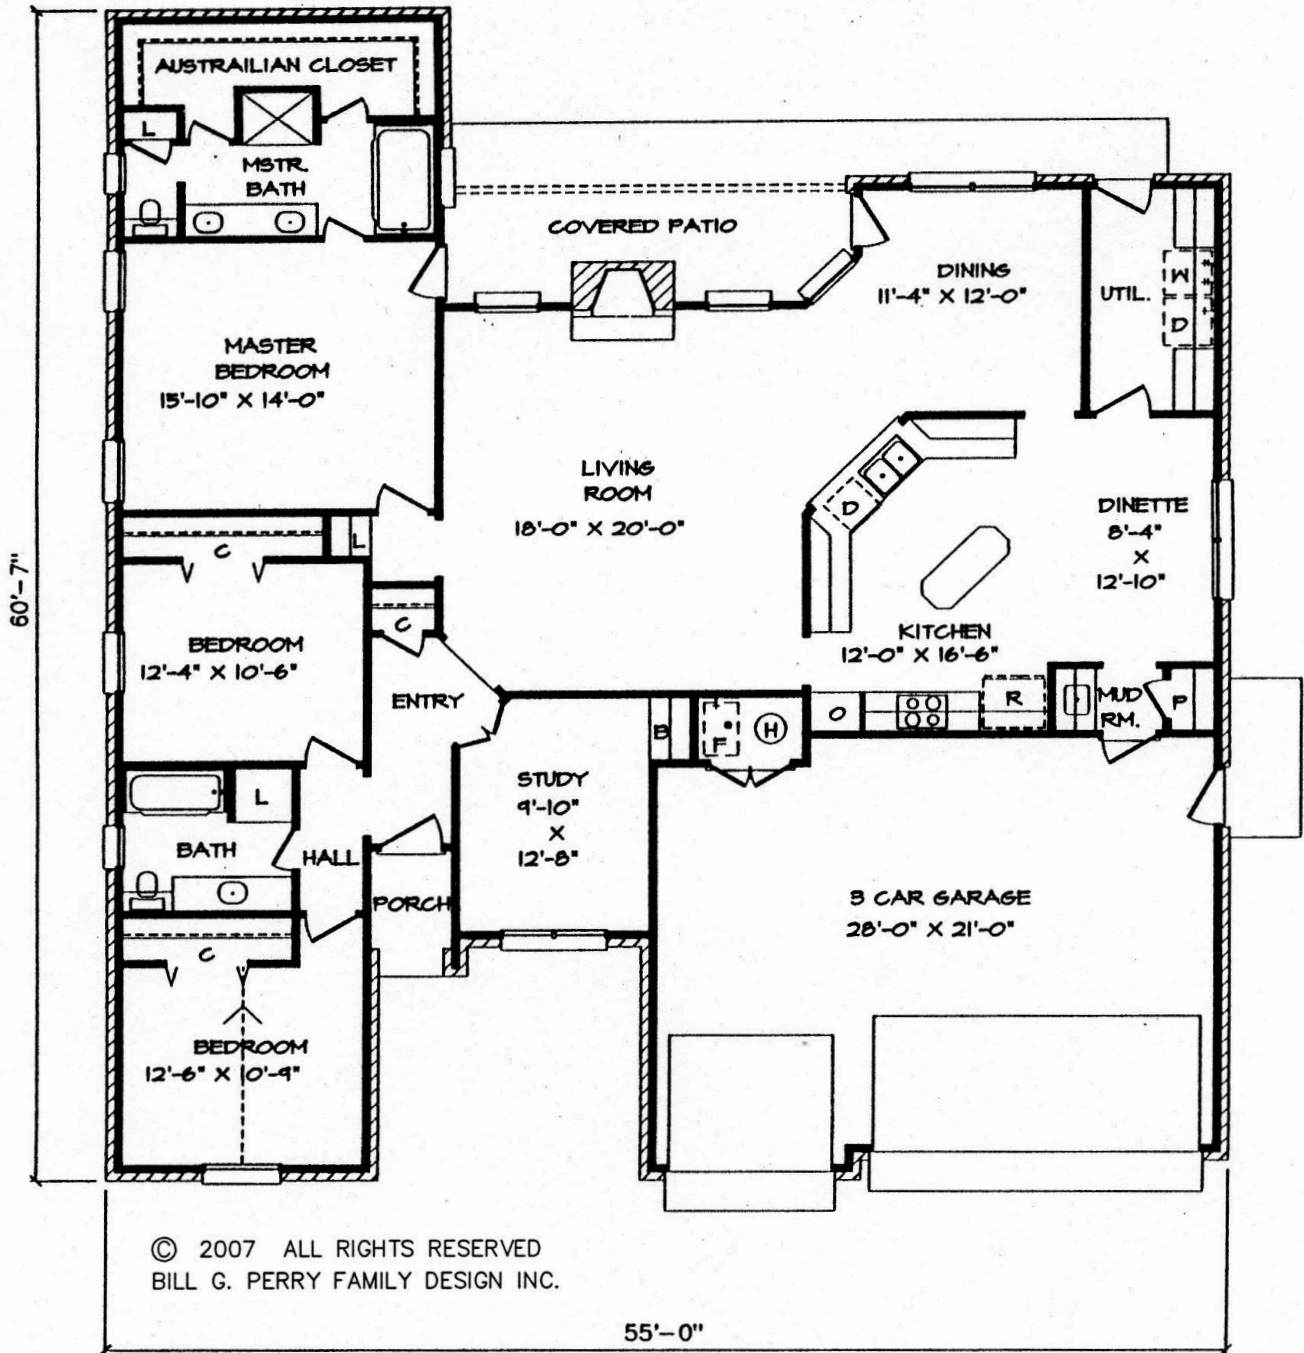

"The Wyndom"

2024 Sq.Ft. ~ 3 Bed w/Study, 1 Living, 2 Dining, 2 Bath, 3 Car Garage

RLA Custom Homes

7408 NW 84th • Oklahoma City, OK 73132 • 405.720.7076

Fax: 405.720.7099 • rlacustomhomes.com